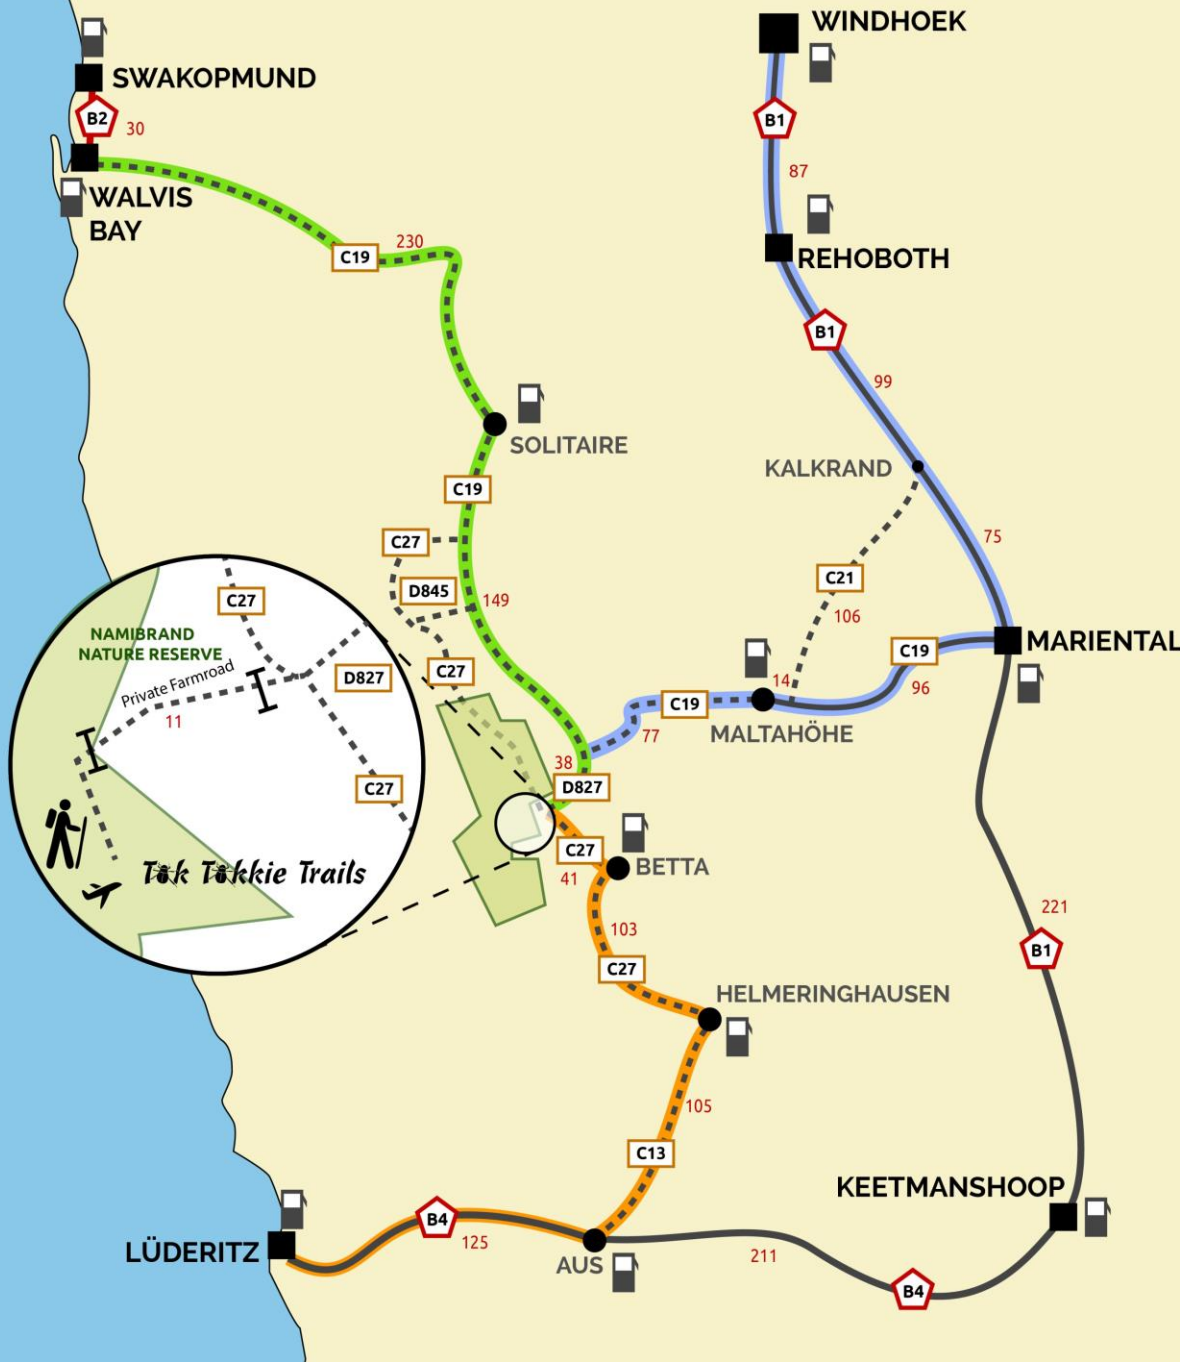

Tok Tokkie Trails

Coordinates private landing strip: S 25° 14' 42" E 16° 03' 43"

Recommended routes to Tok Tokkie Trails

Windhoek: 6 - 7 h	B1 - Rehoboth	87 km
	B1 - Mariental	174 km
	C19 - Maltahöhe	110km
	C19 - Tok Tokkie	126 km

Swakopmund: 6 - 7 h	B2 - Walvis Bay	30 km
	C19 - Solitaire	230 km
	C19 - Tok Tokkie	209 km

Lüderitz: 6 - 7 h	B4 - Aus	125 km
	C13 - Helmeringhausen	105 km
	C27 - Betta	103 km
	C27 - Tok Tokkie	52 km

- Farmhouse / trail starts and ends here
- Petrol station
- Airfield
- Farmgate
- Big town
- Small town
- Tar road
- Gravel road